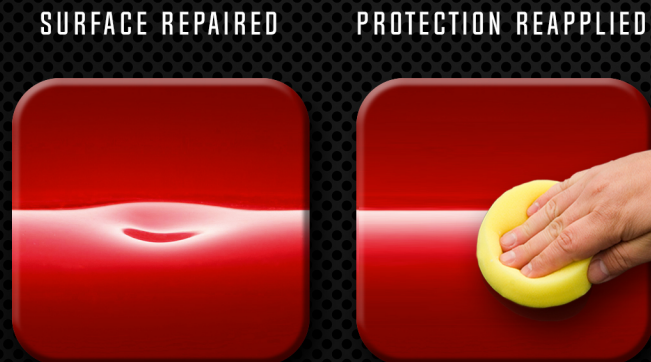

RESISTALL®
DYNAMIC

RESISTALL[®] PLUS

ResistAll Plus provides the most comprehensive exterior and interior environmental protection package available that far exceeds the limited coverage offered by standard manufacturers' warranties. ResistAll Plus provides a strong exterior barrier that is infused with state-of-the-art ceramic technology that seals microscopic pores on the surface of the clear coat. Interior fabric protection fully encapsulates each fiber to prevent stains from setting in, while interior leather and vinyl protection keeps surfaces looking and feeling brand new.

- Infused with Advanced Ceramic Technology
- Superior Surface Protection
- Expanded protection against bacterial odors caused by mold or mildew
- Aluminum Alloy and Chrome Wheels
- Fading on Headlight Lens
- Water Spotting on Chrome

ADDITIONAL BENEFITS

ResistAll Plus includes professional reapplication of the product on exterior treated surfaces of the vehicle that sustain covered damage as well as restoration of minor dents (up to 3 3/8") on exterior treated surfaces using standard PDR methods.